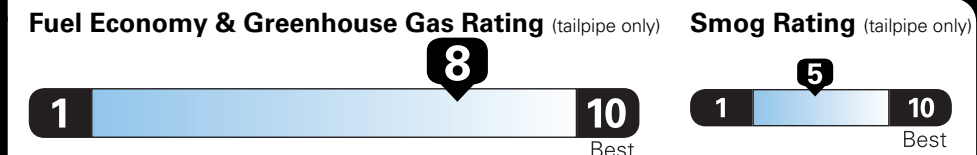

This vehicle emits 239 grams CO₂ per mile. The best emits 0 grams per mile (tailpipe only). Producing and distributing fuel also create emissions; learn more at fuelconomy.gov.

Actual results will vary for many reasons, including driving conditions and how you drive and maintain your vehicle. The average new vehicle gets 27 MPG and costs $7,000 to fuel over 5 years. Cost estimates are based on 15,000 miles per year at $2.55 per gallon. MPGe is miles per gasoline gallon equivalent. Vehicle emissions are a significant cause of climate change and smog.

fuelconomy.gov

Calculate personalized estimates and compare vehicles

10-year
100,000-mile
LIMITED POWERTRAIN WARRANTY

10 YEAR /100,000 MILE POWERTRAIN
7 YEAR /100,000 MILE ANTI-CORROSION/PERFORATION
5 YEAR /60,000 MILE BUMPER-TO-BUMPER
5 YEAR /UNLIMITED MILE ROADSIDE ASSISTANCE

GOVERNMENT 5-STAR SAFETY RATINGS

This vehicle has not been rated by the government for overall vehicle score, frontal crash, side crash, or rollover risk.

Source: National Highway Traffic Safety Administration (NHTSA).
www.safercar.gov or 1-888-327-4236

Parts Content Information

For vehicles in this carline:
U.S./Canadian Major Sources of Parts Content: Foreign Parts Content:
0% **THAILAND 93%**

For this vehicle:
Final Assembly Point: **CHONBURI, THAILAND**
Country of Origin: **THAILAND**
Engine: **THAILAND**
Transmission: **THAILAND**

Note: Parts content does not include final assembly, distribution, or other non-parts costs.