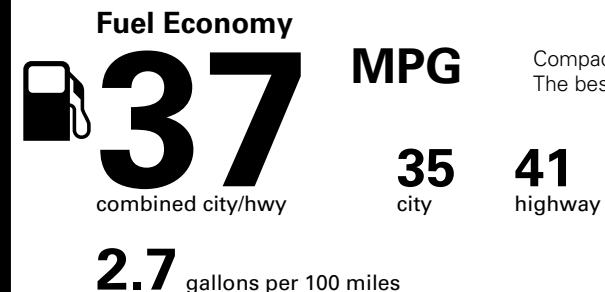

Convenience Features

- Touch panel display audio system
- Rearview camera
- Four speakers
- Bluetooth® wireless technology
- USB port
- Cruise control
- ECO indicator light
- Steering wheel audio controls
- Steering wheel phone controls
- Air conditioning
- Micron air filtration
- Rear heater floor ducts
- Remote keyless entry with panic feature
- Power windows
- Power door locks
- 12-volt power outlet
- Floor console with cup holders
- Front door panel storage pockets
- Glove box

Safety & Security

- Hill Start Assist (HSA)
- Anti-lock Braking System (ABS) with Electronic Brakeforce Distribution (EBD) and Brake Assist
- Active Stability Control (ASC)
- Tire Pressure Monitoring System (TPMS)
- Advanced dual-stage front airbags
- Side curtain airbags
- Driver's knee airbag
- Three-point seatbelts for all seating positions
- Adjustable front shoulder belts with pretensioner
- LATCH child-restraint system
- Child safety rear door locks
- Anti-theft engine immobilizer
- RISE body construction

Additional Equipment

Full Tank of Gas	INCLUDED
Accy Rear Lip Spoiler	$335.00
Accy Fog Lights	$295.00
Accy Carpeted Floor Mats and Portfolio	$135.00
Accy Armrest Console	$185.00

MSRP*	$15,995.00
Total Additional Equipment:	$950.00
Subtotal:	$16,945.00
Destination/Handling:	$895.00
Total MSRP*:	$17,840.00

*MSRP (Manufacturer's Suggested Retail Price)

Visit us at www.mitsubishicars.com

EPA DOT Fuel Economy and Environment

Gasoline Vehicle

Compact Cars range from 14 to 107 MPG. The best vehicle rates 136 MPGe.

You save $1,750
in fuel costs over 5 years compared to the average new vehicle.

Annual fuel COST
$1,050