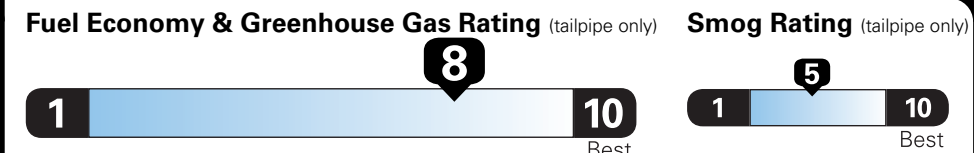

This vehicle emits 237 grams CO₂ per mile. The best emits 0 grams per mile (tailpipe only). Producing and distributing fuel also create emissions; learn more at fuelconomy.gov.

Actual results will vary for many reasons, including driving conditions and how you drive and maintain your vehicle. The average new vehicle gets 27 MPG and costs $6,750 to fuel over 5 years. Cost estimates are based on 15,000 miles per year at $2.40 per gallon. MPGe is miles per gasoline gallon equivalent. Vehicle emissions are a significant cause of climate change and smog.

fuelconomy.gov

Calculate personalized estimates and compare vehicles

10-year 100,000-mile LIMITED POWERTRAIN WARRANTY

10 YEAR / 100,000 MILE POWERTRAIN
5 YEAR / 60,000 MILE BUMPER-TO-BUMPER

7 YEAR / 100,000 MILE ANTI-CORROSION/PERFORATION
5 YEAR / UNLIMITED MILE ROADSIDE ASSISTANCE

*See participating Retailer for Limited Warranty and Roadside Assistance terms and conditions.

GOVERNMENT 5-STAR SAFETY RATINGS

This vehicle has not been rated by the government for overall vehicle score, frontal crash, side crash, or rollover risk.

Source: National Highway Traffic Safety Administration (NHTSA).
www.safercar.gov or 1-888-327-4236

Parts Content Information

For vehicles in this carline:
U.S./Canadian Parts Content: **0%**
Major Sources of Foreign Parts Content: **THAILAND 90%**

For this vehicle:
Final Assembly Point: **CHONBURI, THAILAND**
Country of Origin: **THAILAND**
Engine: **THAILAND**
Transmission: **THAILAND**

Note: Parts content does not include final assembly, distribution, or other non-parts costs.

MITSUBISHI MOTORS

Cumulative Accessory Weight is 14.9 lbs

Method of Transport: TRUCK
Plant/Port of Entry: JACKSONVILLE, FL

VIN : ML32F3FJ7JHF03882
Route Code : THT

Gasoline, license and title fees, applicable federal, state and local taxes and dealer and distributor installed options and accessories are not included in the manufacturer's suggested retail price. This label has been applied to this vehicle pursuant to federal law and cannot be moved or altered prior to delivery to the ultimate purchaser.

Cumulative Accessory Weight is 14.9 lbs