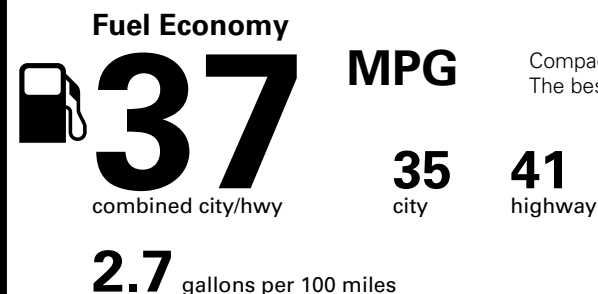

*MSRP (Manufacturer's Suggested Retail Price)

Visit us at www.mitsubishicars.com

Fuel Economy and Environment

Gasoline Vehicle

Compact Cars range from 14 to 107 MPG. The best vehicle rates 136 MPGe.

You save \$2,000
 in fuel costs over 5 years compared to the average new vehicle.