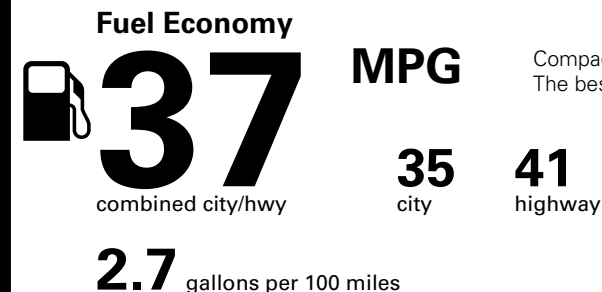

Safety & Security

- Hill Start Assist (HSA)
- Anti-lock Braking System (ABS) with Electronic Brakeforce Distribution (EBD) and Brake Assist
- Active Stability Control (ASC)
- Tire Pressure Monitoring System (TPMS)
- Advanced dual-stage front airbags
- Side curtain airbags
- Driver's knee airbag
- Three-point seatbelts for all seating positions
- Adjustable front shoulder belts with pretensioner
- LATCH child-restraint system
- Child safety rear door locks
- Anti-theft engine immobilizer
- RISE body construction

Additional Equipment

Full Tank of Gas	INCLUDED
Accy Rear Park Assist Sensors	$395.00
Accy Carpeted Floor Mats and Portfolio	$135.00
ES Popular Equipment Value Package	$270.00
- Cargo mat - Cargo net - Armrest console	

MSRP*:	$15,995.00
Total Additional Equipment:	$800.00
Subtotal:	$16,795.00
Destination/Handling:	$895.00
Total MSRP*:	$17,690.00

*MSRP (Manufacturer's Suggested Retail Price)

Visit us at www.mitsubishicars.com

EPA DOT Fuel Economy and Environment

Gasoline Vehicle

Compact Cars range from 14 to 107 MPG. The best vehicle rates 136 MPGe.

You save $1,750
in fuel costs over 5 years compared to the average new vehicle.

Annual fuel COST
$1,050