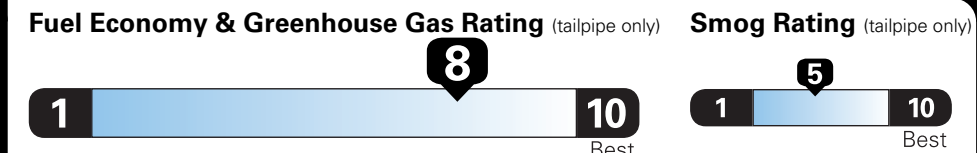

Actual results will vary for many reasons, including driving conditions and how you drive and maintain your vehicle. The average new vehicle gets 27 MPG and costs $7,000 to fuel over 5 years. Cost estimates are based on 15,000 miles per year at $2.55 per gallon. MPGe is miles per gasoline gallon equivalent. Vehicle emissions are a significant cause of climate change and smog.

fuelconomy.gov

Calculate personalized estimates and compare vehicles

10-year
100,000-mile
LIMITED POWERTRAIN WARRANTY

10 YEAR /100,000 MILE POWERTRAIN
7 YEAR /100,000 MILE ANTI-CORROSION/PERFORATION
5 YEAR /60,000 MILE BUMPER-TO-BUMPER
5 YEAR /UNLIMITED MILE ROADSIDE ASSISTANCE

GOVERNMENT 5-STAR SAFETY RATINGS

This vehicle has not been rated by the government for overall vehicle score, frontal crash, side crash, or rollover risk.

Source: National Highway Traffic Safety Administration (NHTSA).
www.safercar.gov or 1-888-327-4236

Parts Content Information

For vehicles in this carline:
U.S./Canadian Major Sources of Parts Content: Foreign Parts Content:
0% **THAILAND 93%**

For this vehicle:
Final Assembly Point: **CHONBURI, THAILAND**
Country of Origin: **THAILAND**
Engine: **THAILAND**
Transmission: **THAILAND**

Note: Parts content does not include final assembly, distribution, or other non-parts costs.